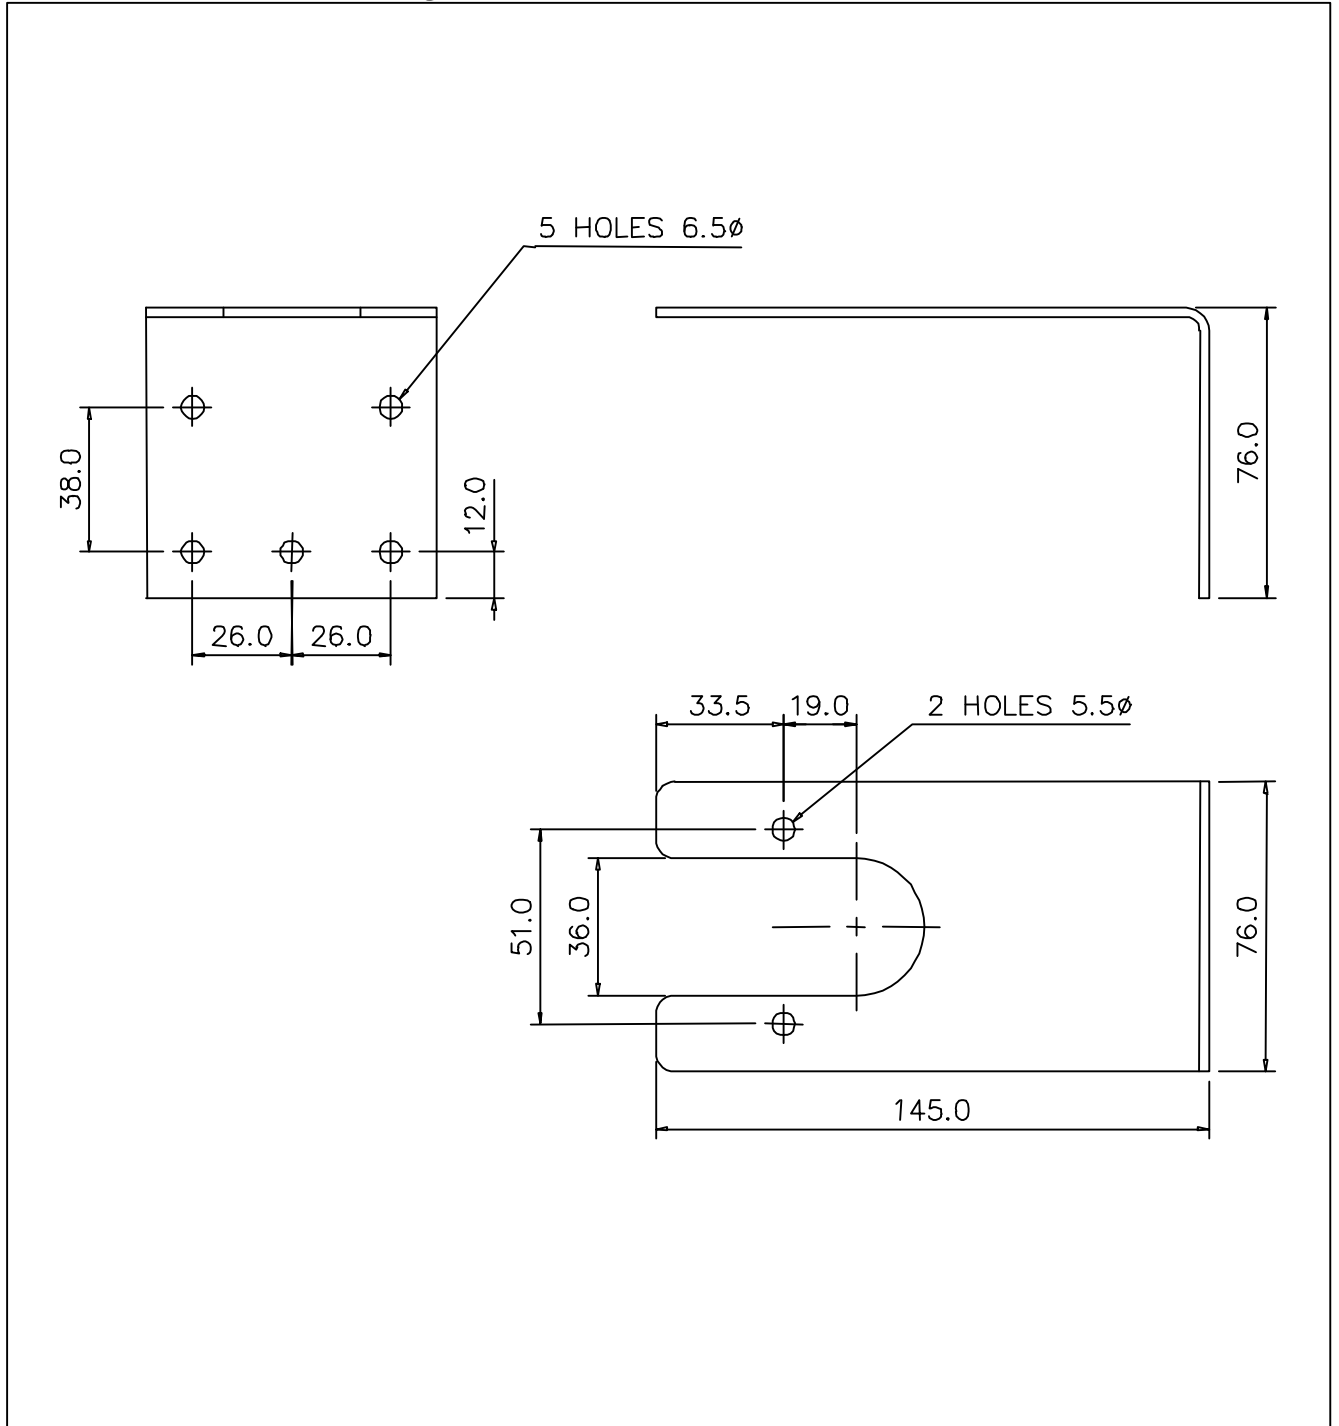

MB1a Wall Mounting Bracket

D.G. Controls Limited
 Cadley Hill Road, Swadlincote, Derbyshire DE11 9TB, ENGLAND
 Tel: +44 (0) 1283 550850 Fax: +44 (0) 1283 550776 e-mail: mail@deegee.com

www.deegee.com