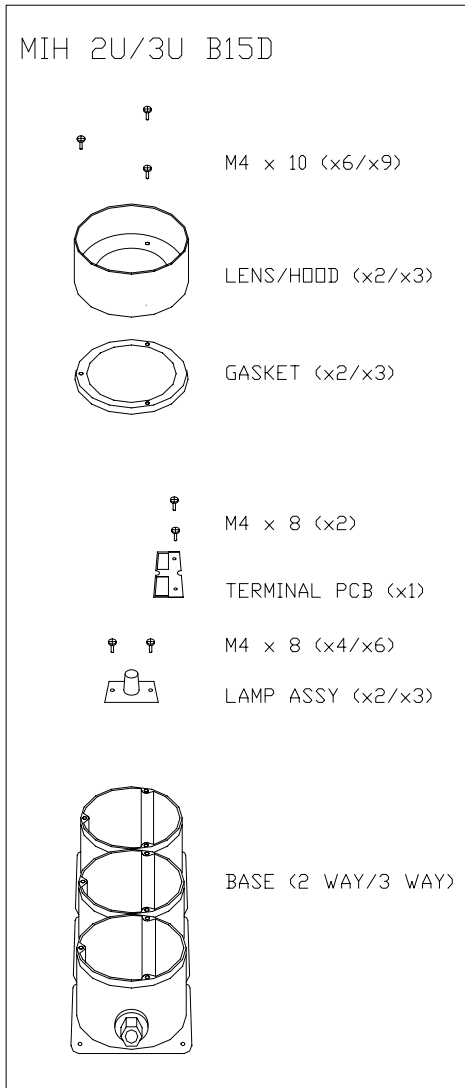

# MIH 2U and MIH 3U

Manufactured in England by D.G. Controls Limited, Cadley Hill Road, Swadlincote, DE11 9TB, England  
Tel: +44 (0) 1283 550850 Fax: +44 (0) 1283 550776 e-mail: sales@deegee.com www: http://www.deegee.com/