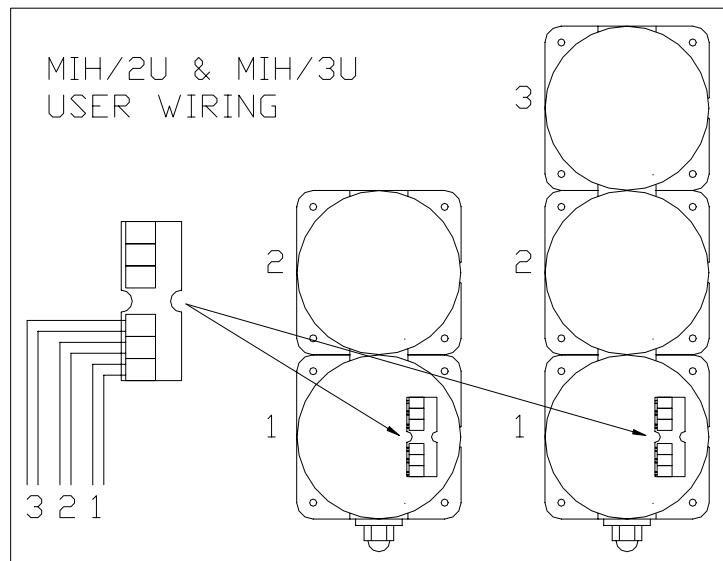

# MIH 2U and MIH 3U

Manufactured in England by D.G. Controls Limited, Cadley Hill Road, Swadlincote, DE11 9TB, England  
Tel: +44 (0) 1283 550850 Fax: +44 (0) 1283 550776 e-mail: sales@deegee.com www: http://www.deegee.com/