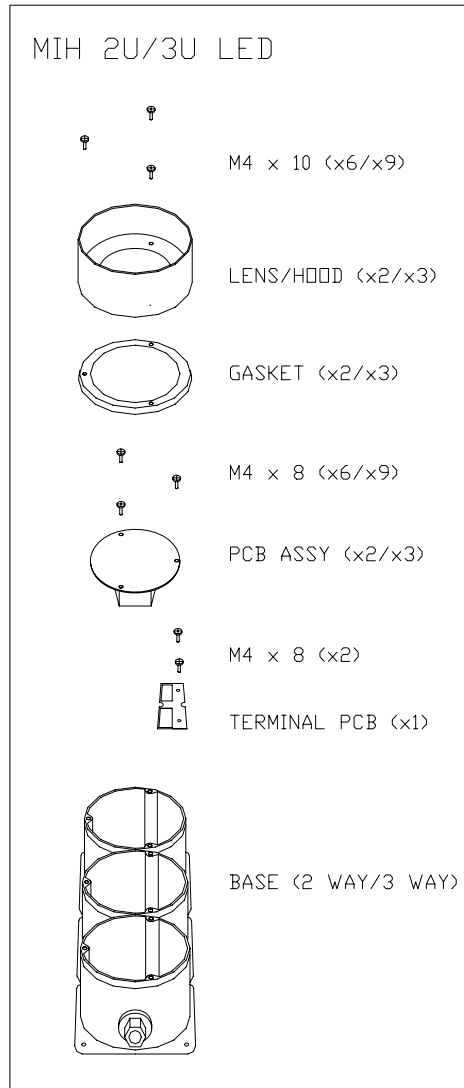

# MIH 2U and MIH 3U

Manufactured in England by D.G. Controls Limited, Cadley Hill Road, Swadlincote, DE11 9TB, England  
Tel: +44 (0) 1283 550850 Fax: +44 (0) 1283 550776 e-mail: sales@deegee.com www: http://www.deegee.com/